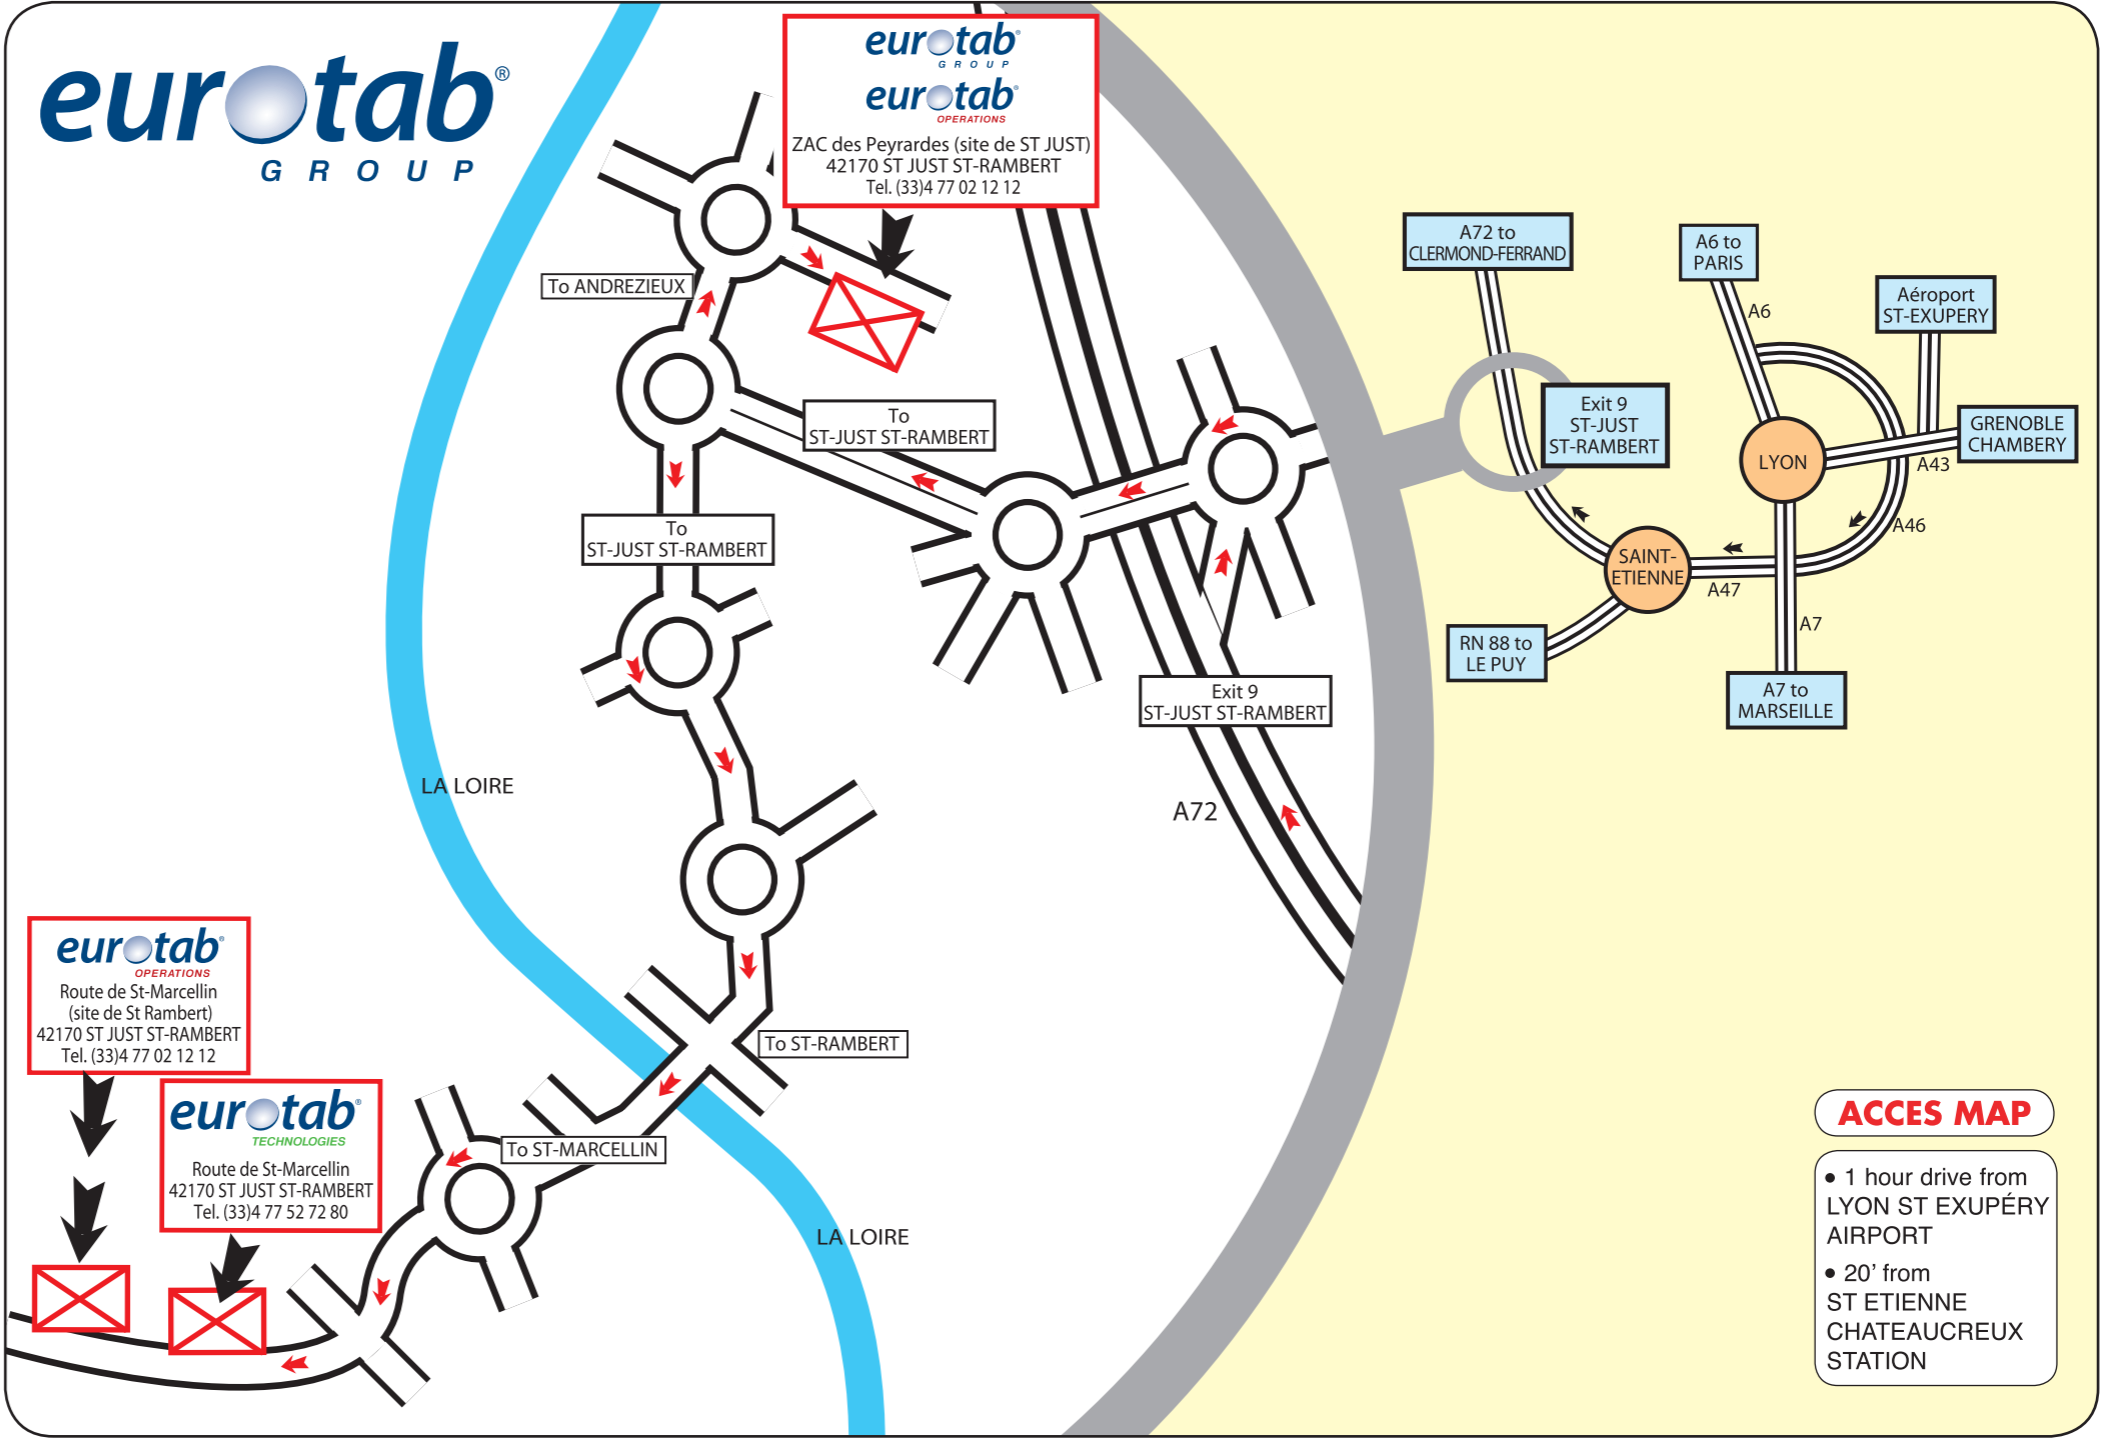

**eurotab**  
GROUP

**eurotab**  
GROUP  
**eurotab**  
OPERATIONS  
ZAC des Peyrardes (site de ST JUST)  
42170 ST JUST ST-RAMBERT  
Tel. (33)4 77 02 12 12

**eurotab**  
OPERATIONS  
Route de St-Marcellin  
(site de St Rambert)  
42170 ST JUST ST-RAMBERT  
Tel. (33)4 77 02 12 12

**eurotab**  
TECHNOLOGIES  
Route de St-Marcellin  
42170 ST JUST ST-RAMBERT  
Tel. (33)4 77 52 72 80

**ACCES MAP**

- 1 hour drive from LYON ST EXUPÉRY AIRPORT
- 20' from ST ETIENNE CHATEAUCREUX STATION